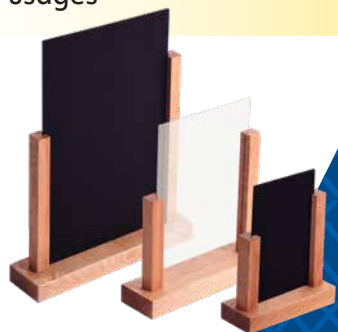

### BEECH WOOD

The light wood of beech allows for high quality surface finish due to its closed pores structure.

It accepts the tint well and allows for countless usages

## Bring Nature Back in your Sales and Communication!

Discover our selection of wooden POS displays and get involved in an environmentally friendly way.

Very trendy and aesthetic, wood is a noble living material, of natural and vegetable origin, which can be recycled and recyclable

Draw attention and present your information in your own design: the high-quality, black table display chalk board style is ideal for individual labelling and design.

A bold black background provides contrast to white or brightly colored writing so the label is easy to read, even from a distance!

When you're done, it can easily be cleaned with a wet cloth so that you're ready to use it again and again

\* Black Boards suitable for water-based chalk markers